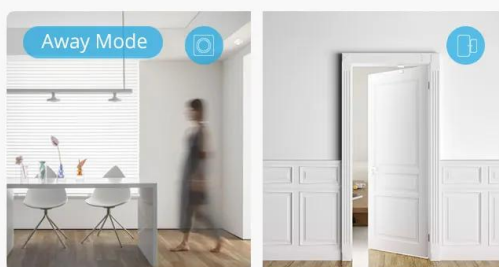

[Spletna stran proizvajalca](#)

Vaš izbrani izdelek.

If backdoor opened

If someone detected or door opened

Forget to arm when you go out? Don't worry!
Arm on App now.

One-click to switch to Home Mode.

Gentle-tap to enable Sleep Mode.