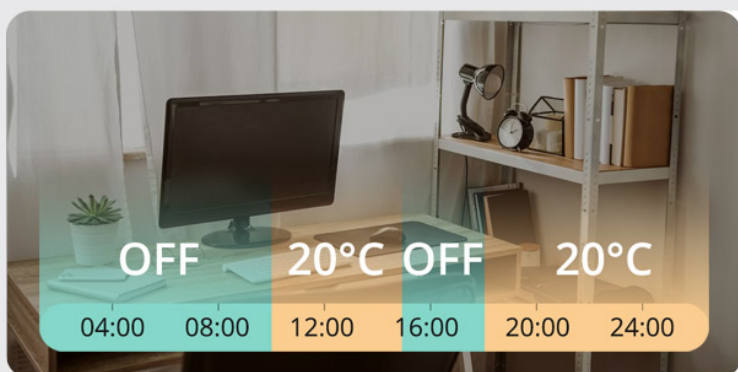

Multi-room Control for Whole House Comfort

The temperature of each room can be independently controlled and adjusted to meet the comfort needs of each family member and each room.