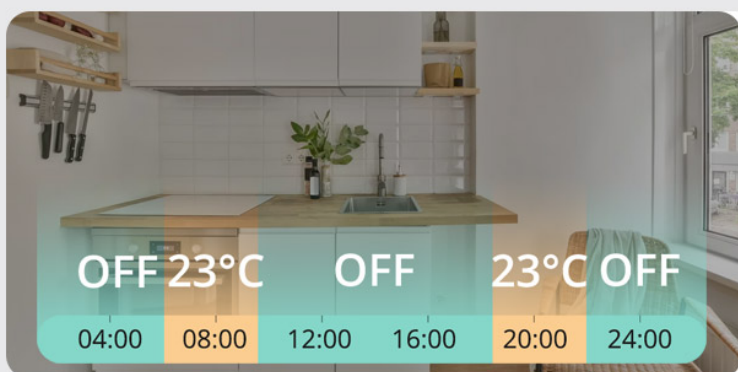

Historical Data Query

Use data to provide ideas for starting heating earlier or later next time.

Vaš izbrani izdelek.

Večsobni nadzor za udobje celotne hiše

Temperaturo vsake sobe je mogoče neodvisno nadzorovati in prilagajati, da ustreza potrebam udobja vsakega družinskega člana in vsake sobe.

Vaš izbrani izdelek.

Multi-room Control for Whole House Comfort

The temperature of each room can be independently controlled and adjusted to meet the comfort needs of each family member and each room.

Kitchen