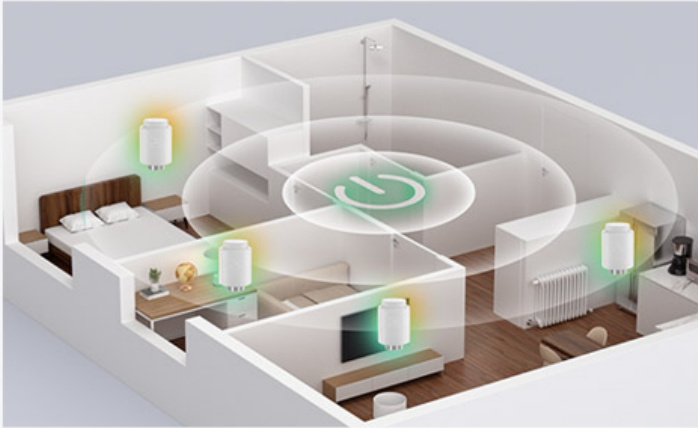

Vaš izbrani izdelek.

Voice Control Frees Your Hands

With just a simple command, you can set the ideal temperature for your room.

"Alexa, set the living room to 26°C."

Vaš izbrani izdelek.

Nadzor skupine

Izklopite vse radiatorje z enim klikom, ko greste od doma.

Group Control

Turn off all radiators with one click when leaving home.

Child Lock

Prevent children from mishandling the radiator.

Frost Protection

Make sure pipes don't freeze and burst, keeping your home safe