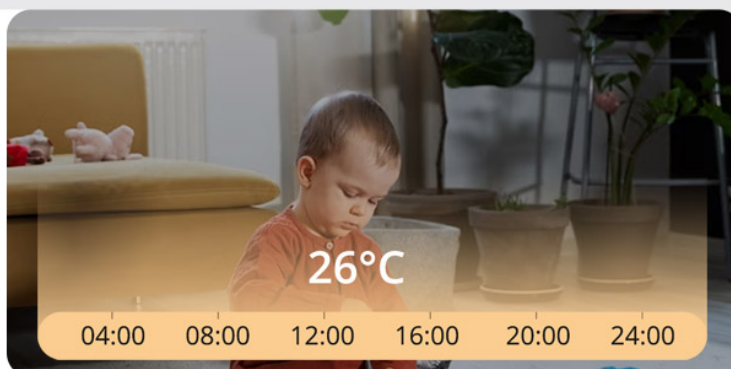

Multi-room Control for Whole House Comfort

The temperature of each room can be independently controlled and adjusted to meet the comfort needs of each family member and each room.