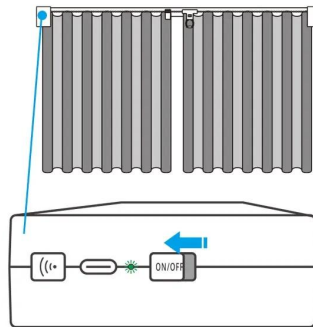

Va

Navodila za hiter začetek

Download the eWeLink APP

Power on

Select the gateway you want to pair and tap "Add" icon, then wait the App to search and add the device.

Dodatki

Model
Curtain Remote

Frequency band
2.4GHz