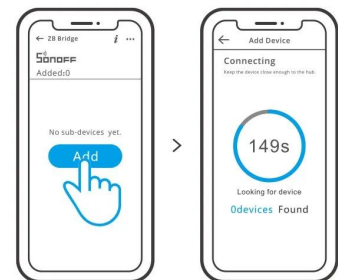

Va

Navodila za hiter začetek

Download the eWeLink APP

Power on

Select the gateway you want to pair and tap "Add" icon, then wait the App to search and add the device.

Dodatki

Model
Curtain Remote

Frequency band
2.4GHz