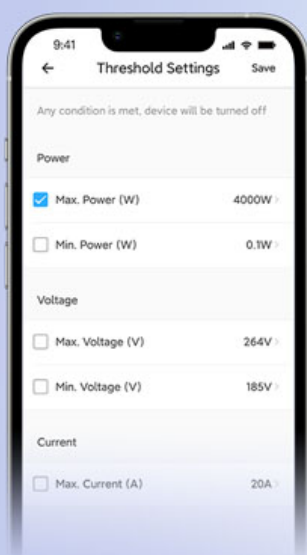

Overload Protection

Three parameters threshold power, voltage, and current you can set, once any condition is met, the device will be turned off to protect your appliances.