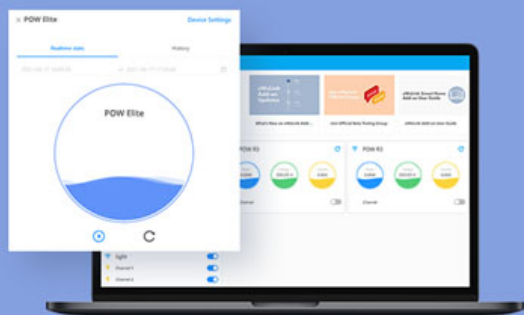

Add to Home Assistant

Metadata and power consumption are displayed on Hass through eWeLink add-on.