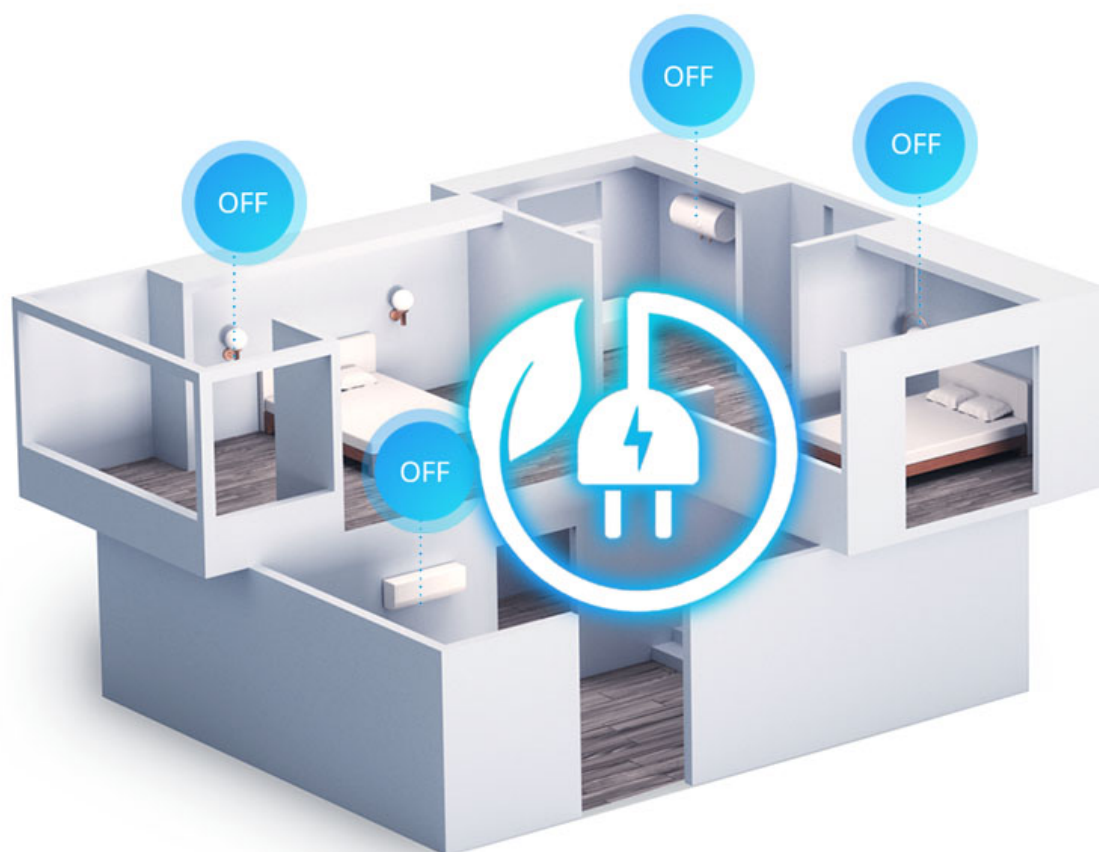

# Save Energy and Money

When today's goal(kWh) exceeds 28, turn off the water heater, light, and air conditioner by setting a smart scene to help you reduce electricity bills.

Power consumption  
**>28kWh**