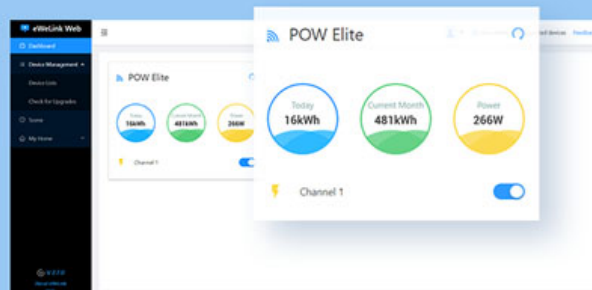

## Support eWeLink Web Control

The larger control surface makes the device control more possible

\*This feature is part of eWeLink Advanced plan.