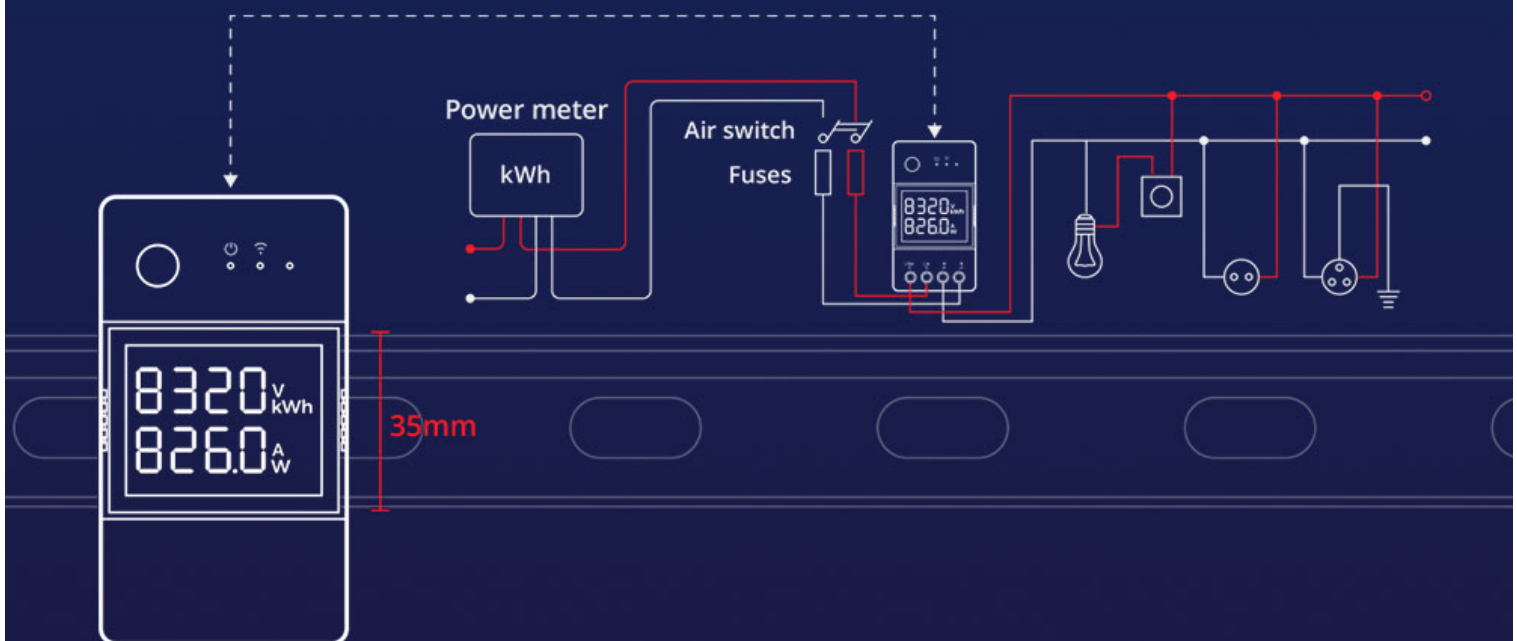

Installation Schematic

* Make sure POW Elite is connected to the back of the air switch, instead of the grid directly.