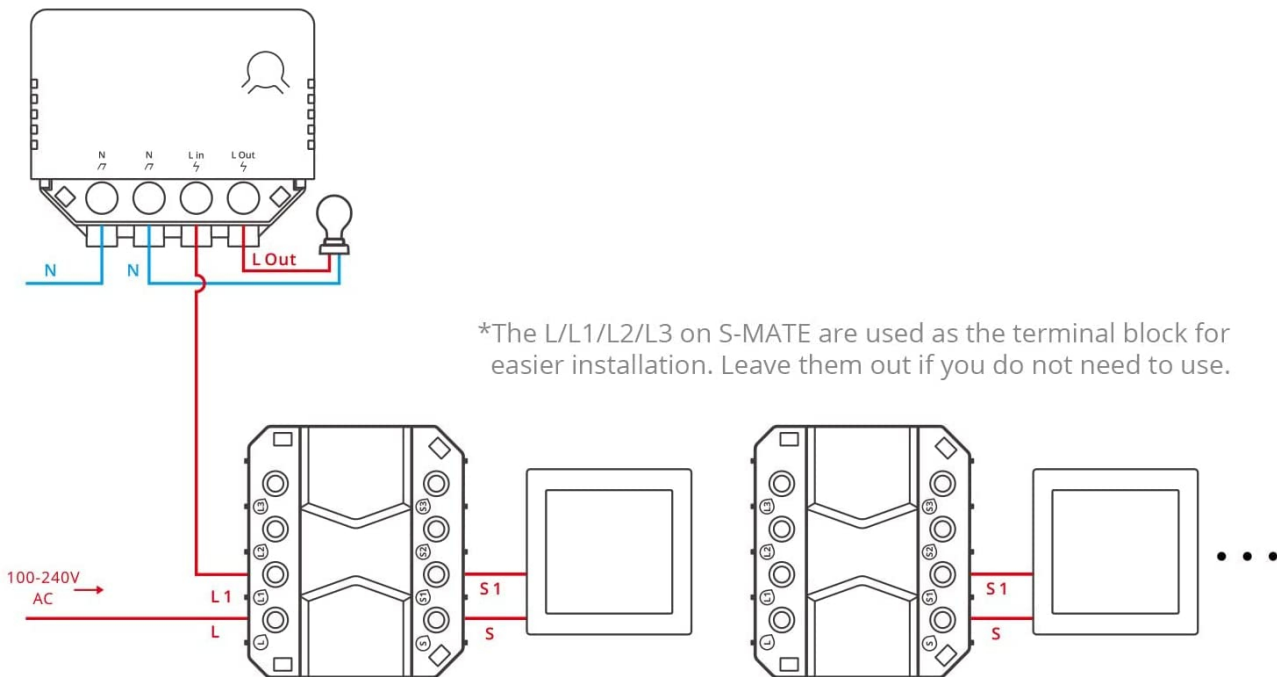

Zaloga: 10 na zalogi

Kategorije: [Dom in vrt](#), [Krmilniki in stikala](#), [Pametni dom](#)

OPIS IZDELKA

Tip produkta	Dodatek za MINIR3
--------------	-------------------

Vaš izjavilo

Priloge skladnosti	CE, FCC, RoHS
Kompatibilnost z dozami	120,86, EU

Wiring Diagram

1 MINI R3 with more S-MATE

SONOFF S-MATE Switch Mate

Make your existing ordinary wall switch be a smart scene switch to control smart devices.

Quick Start

Download eWeLink APP.

Connect S-MATE with your ordinary switch.

Add S-MATE on the setting page of devices with "eWeLink-Remote gateway".

Set the smart scene to trigger other devices.

S-MATE's Control Ways

After adding the S-MATE to the "eWeLink-Remote gateway" like MINIR3 (and more in the future), it can achieve the following two control ways.