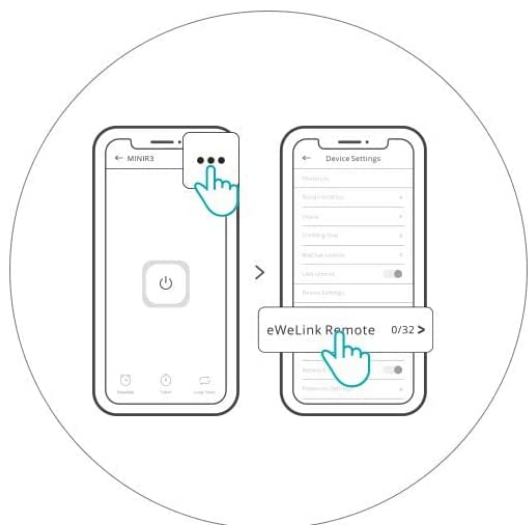

Wiring Diagram

1 MINI R3 with more S-MATE

SONOFF S-MATE Switch Mate

Make your existing ordinary wall switch be a smart scene switch to control smart devices.

Quick Start

Download eWeLink APP.

Connect S-MATE with your ordinary switch.

Add S-MATE on the setting page of devices with "eWeLink-Remote gateway".

Set the smart scene to trigger other devices.

S-MATE's Control Ways

After adding the S-MATE to the "eWeLink-Remote gateway" like MINIR3 (and more in the future), it can achieve the following two control ways.

▼ Control the devices built in "eWeLink-Remote gateway" when no Internet is available.

▼ Trigger other smart devices in the smart scene.

* 50m is the test data from the lab through a common wall, for reference only.