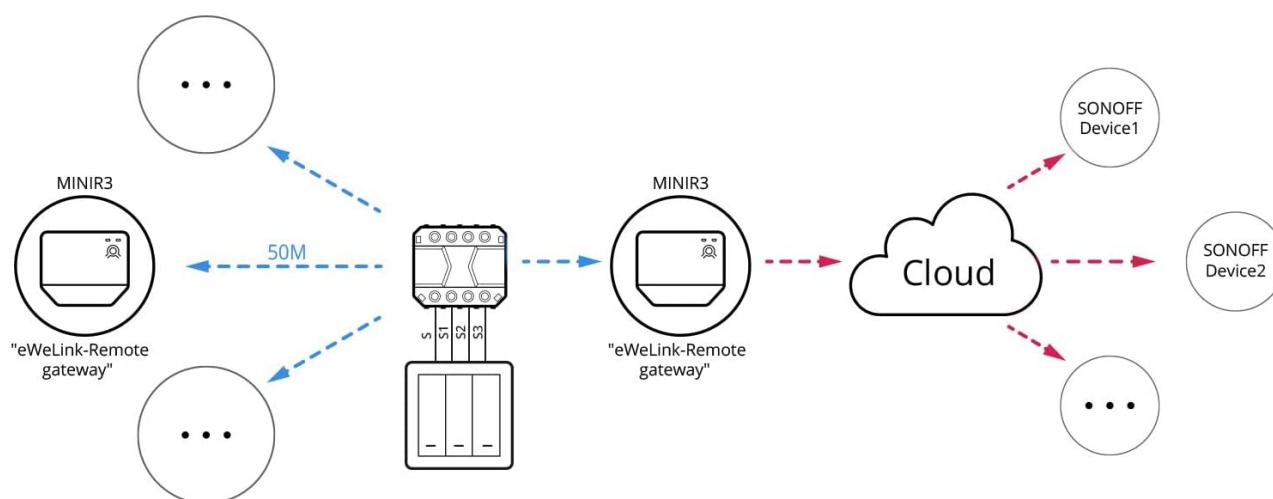

Wiring Diagram

1 MINI R3 with more S-MATE

SONOFF S-MATE Switch Mate

Make your existing ordinary wall switch be a smart scene switch to control smart devices.

Quick Start

Download eWeLink APP.

Connect S-MATE with your ordinary switch.

Add S-MATE on the setting page of devices with "eWeLink-Remote gateway".

Set the smart scene to trigger other devices.

S-MATE's Control Ways

After adding the S-MATE to the "eWeLink-Remote gateway" like MINIR3 (and more in the future), it can achieve the following two control ways.

▼ Control the devices built in "eWeLink-Remote gateway" when no Internet is available.

▼ Trigger other smart devices in the smart scene.

* 50m is the test data from the lab through a common wall, for reference only.