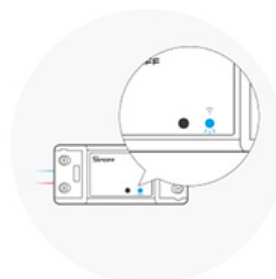

Long press the button for 5 seconds

Check Wi-Fi LED indicator flashing status
(Two short and one long)

Search for the device and start connecting

Select the "Wi-Fi" network and enter the password.

Device "Added completely".