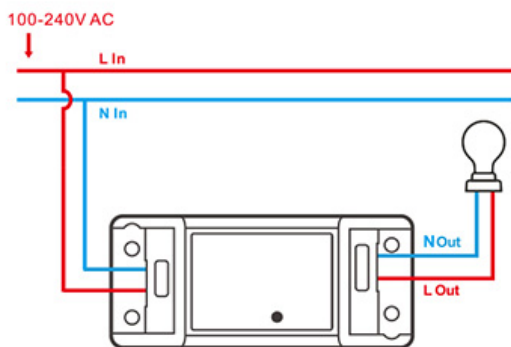

Wiring Instructions

*Please power off before wiring. To avoid electric shock hazards, do not operate any connection or contact the terminal connector while the device is powered on!

Quick Start