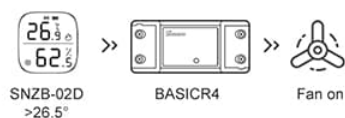

Connection, and then Automation

You can't focus on your reading because the room temperature is too high? Set a smart scene when the temperature is over 26.5°C, the fan will turn on automatically.

Se zbudite ob polnoči in želite preveriti svojega otroka? Naj vas ne skrbi, da bi motili svoje otroke, ko kliknete stikalo. Samo nastavite pametno sceno, da se bo, ko greste mimo, prižgala luč.