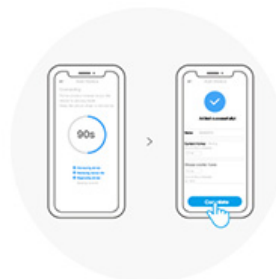

Long press the button for 5 seconds

Check Wi-Fi LED indicator flashing status
(Two short and one long)

Search for the device and start connecting

Select the "Wi-Fi" network and enter the password.

Device "Added completely".