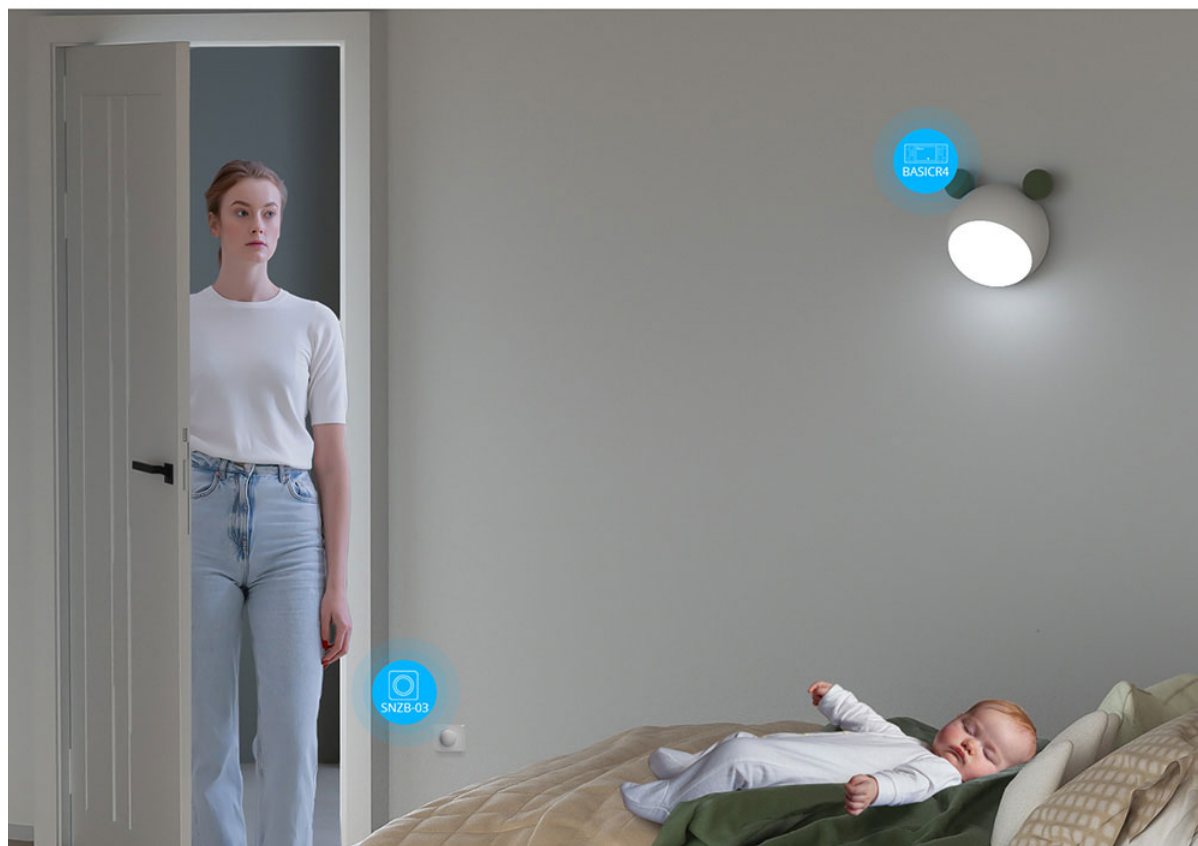

Wake up at midnight and want to check out your baby? Don't worry about disturbing your kids when you click the switch. Just set a smart scene so that when you pass by, the light will turn on.

Navodila za ožičenje in hiter začetek