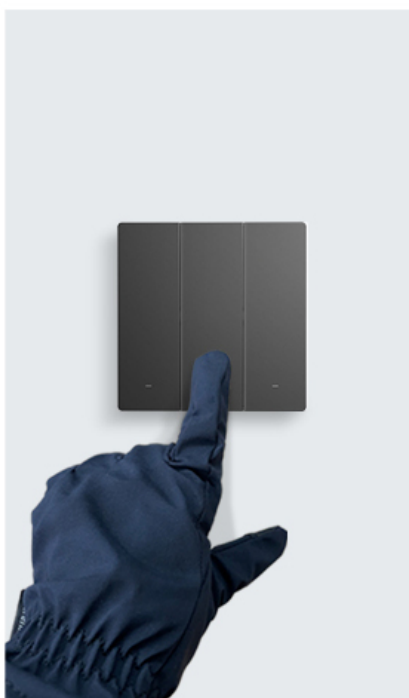

SONOFF SwitchMan Smart Wall Switch-M5

SONOFF M5 is a mechanical smart switch that is available in 1/2/3 channel, supporting local button, App and voice control. Everything is under control.

Press and Go

As a smart wall switch, M5 adopts physical buttons for local control. Just press the button, the lights will be turned on.

Quick-responsive physical buttons.

Can be touched with gloves on.

Anyone can easily use.