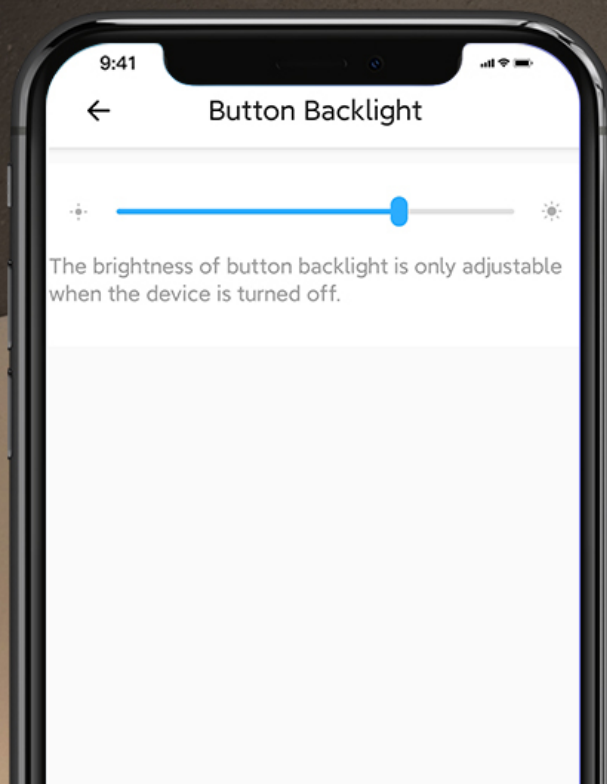

As a smart wall switch, M5 adopts physical buttons for local control. Just press the button, the lights will be turned on.

Quick-responsive physical buttons.

Can be touched with gloves on.

Anyone can easily use.

Safe Disassembly

Separate the high and low voltage which you can disassemble the switch safely.

Adjust LED Light to Locate in the Dark

Want to quickly find the switch button by the LED indicator? Or prefer to sleep well without the disturbance of lights? The LED indicator on the button can be adjusted to various brightness to meet your need.