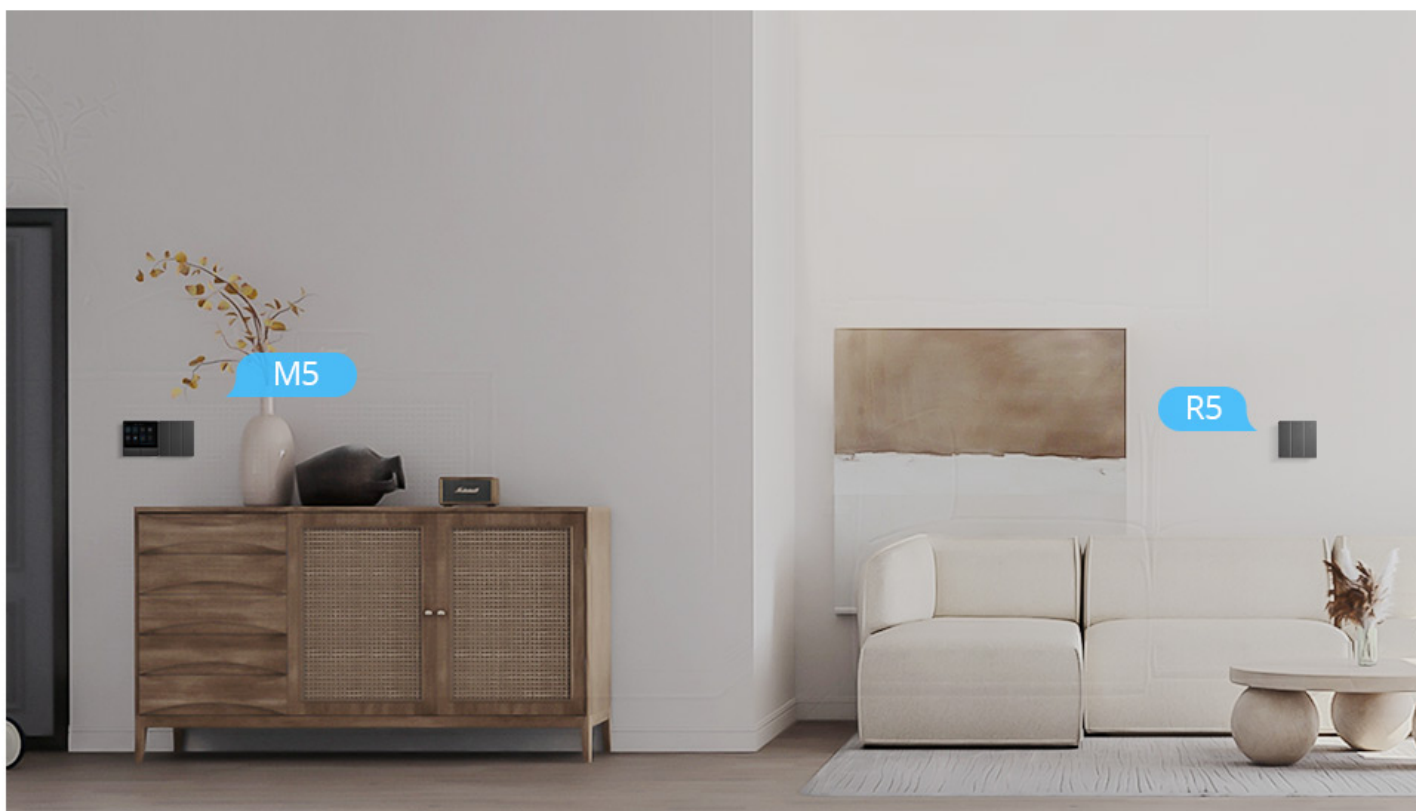

Get Things Done Using Just an Order

Supports voice control by working with Alexa, Google Home, Alice and Siri shortcut. When you are busy, you can turn on the light by your voice.

Smart Scene Makes Your Life Convenient

Add a smart scene to build a linkage with DW2-WiFi door sensor which makes the light is turned on automatically when you open the door.

Smart Way to Reach Two-way Control

With SONOFF SwitchMan Scene Controller R5, you can control the same light from two positions. Realize two-way or multi-ways control, troublesome wiring becomes a thing of the past.