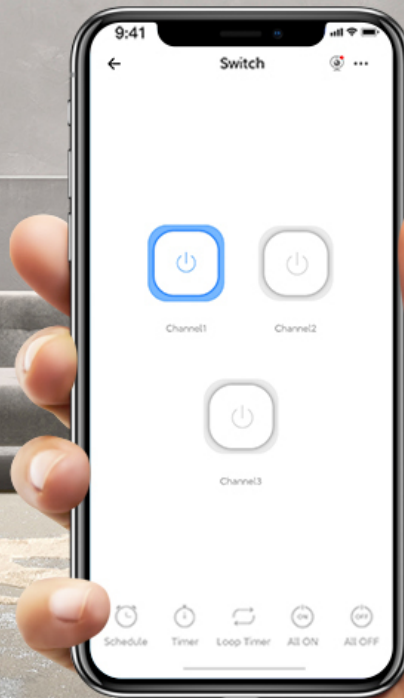

One Phone, One Home

Through the eWeLink APP, you can manage devices at any time, don't worry about forgetting to turn off the electrical appliances when you go out.