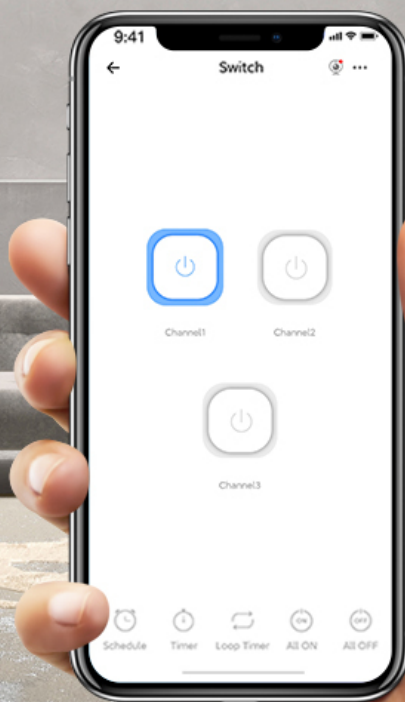

One Phone, One Home

Through the eWeLink APP, you can manage devices at any time, don't worry about forgetting to turn off the electrical appliances when you go out.