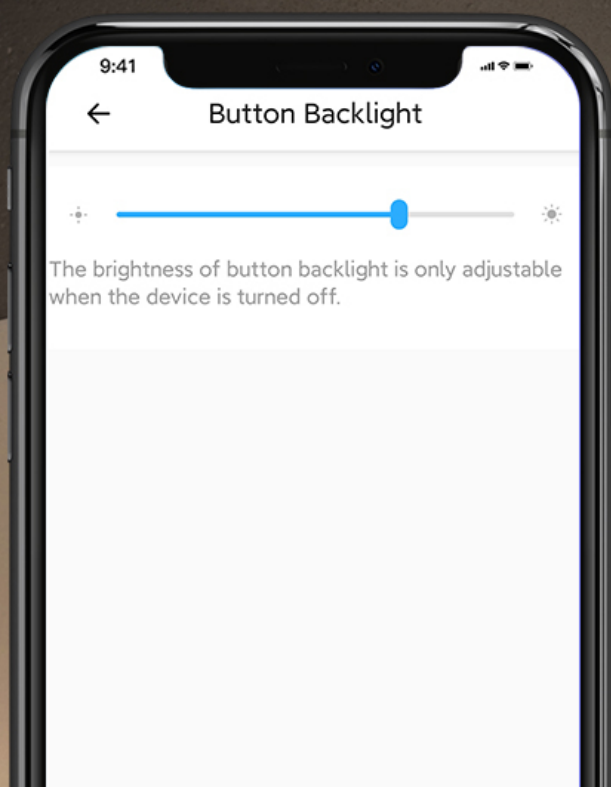

As a smart wall switch, M5 adopts physical buttons for local control. Just press the button, the lights will be turned on.

Quick-responsive physical buttons.

Can be touched with gloves on.

Anyone can easily use.

Safe Disassembly

Separate the high and low voltage which you can disassemble the switch safely.

Adjust LED Light to Locate in the Dark

Want to quickly find the switch button by the LED indicator? Or prefer to sleep well without the disturbance of lights? The LED indicator on the button can be adjusted to various brightness to meet your need.