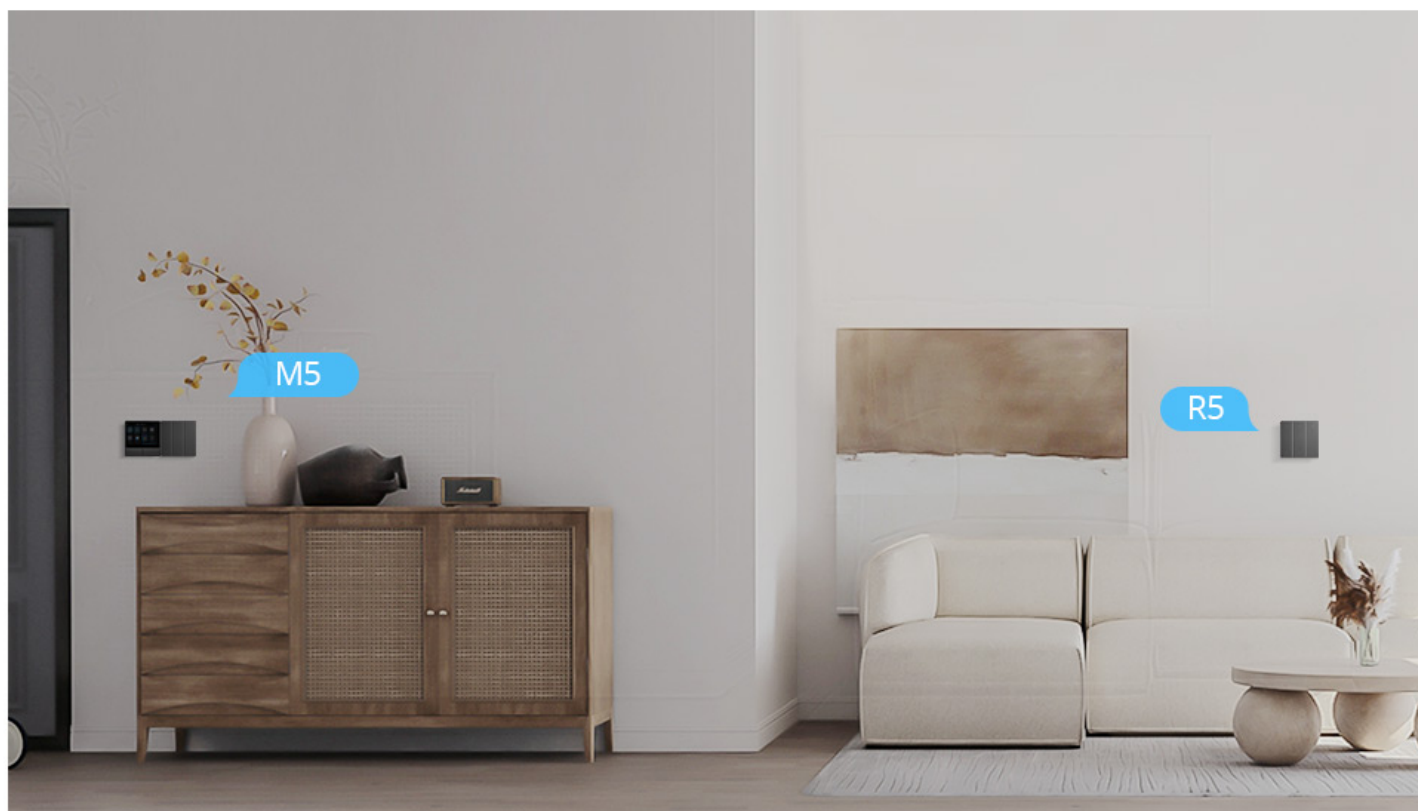

Get Things Done Using Just an Order

Supports voice control by working with Alexa, Google Home, Alice and Siri shortcut. When you are busy, you can turn on the light by your voice.

Smart Scene Makes Your Life Convenient

Add a smart scene to build a linkage with DW2-WiFi door sensor which makes the light is turned on automatically when you open the door.

Smart Way to Reach Two-way Control

With SONOFF SwitchMan Scene Controller R5, you can control the same light from two positions. Realize two-way or multi-ways control, troublesome wiring becomes a thing of the past.