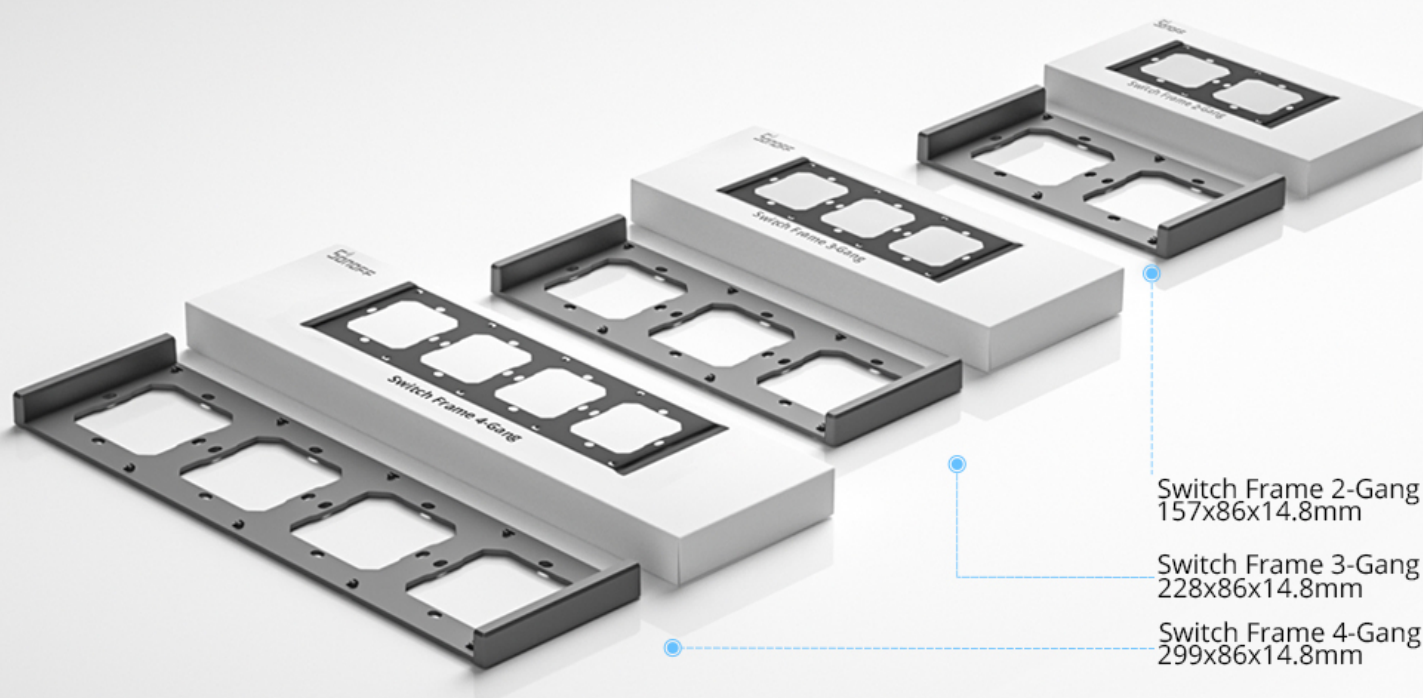

## SONOFF OKVIR ZA STIKALA TIPA M5-80, DVOJNO

ŠIFRA: SONSH-6920075777130

9.99€

Switch frame 2-gang SONOFF 6920075777130

### OPIS IZDELKA

Okvir stikala je zasnovan za lepo in urejeno stensko dekoracijo za tip M5-80 (M5-1C-80; M5-2C-80; M5-3C-80) in namestitev montažne škatle.

Deluje s pametnim stenskim stikalom SONOFF SwitchMan-M5.

## 4 Steps to Install

1. Put the power module in the Switch Frame.
2. Place the Switch Frame above the mounting box.
3. Tighten the screws.
4. Install the switch module.

\*The Switch Frame matches with M5-80 only and need to be purchased separately.

# SONOFF Switch Frame

Material: PC V0

\*The Switch Frame is optional to install M5-80 only and the mounting box.