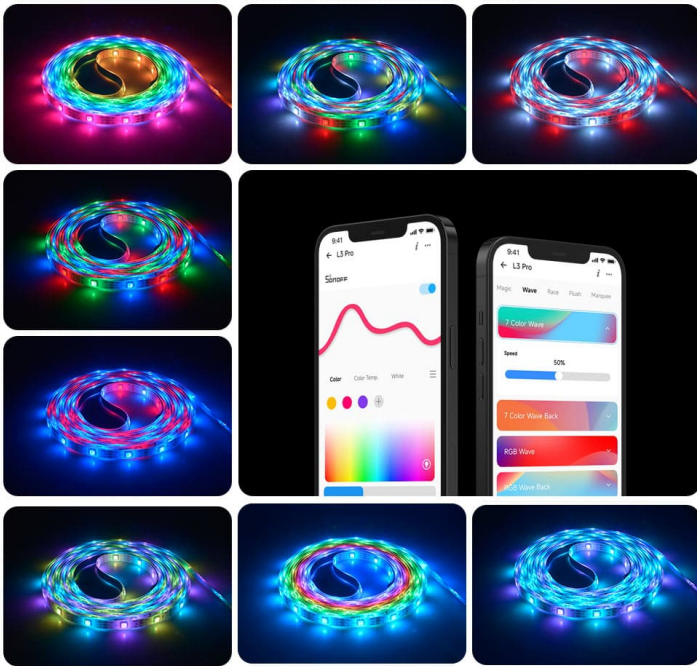

Use voice to control the switch of the strip lights, adjust the brightness and color temperature, change the color. With Alexa, you can even switch the preset scene mode in one second.

"Hey Google, set the strip lights to green."

"Alexa, set the strip lights to Magic Forward."

Local control

Feel free to control your strip lights via local control, don't worry about being limited by the Wi-Fi environment or mobile phone signal.

Easy to Install and Operate

Against Water Splashing
Protective coating against splashes and moisture

150 dense lamp beads,
better lighting effects

Stick with ease

Can be cut

Ve

Powered by Type-C

Can be used with a 5V adapter.

Quick Start