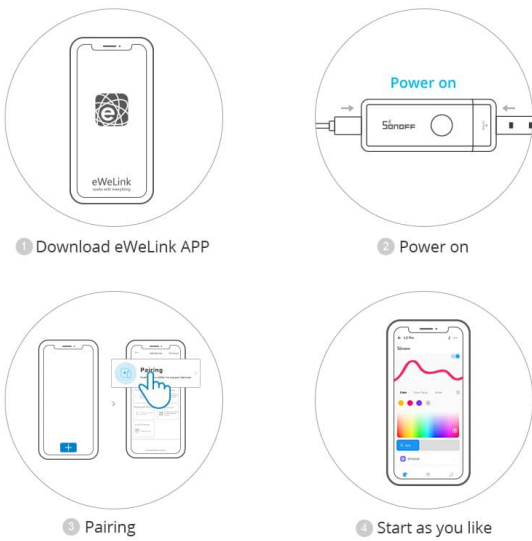

"Alexa, set the strip lights to Magic Forward."

Local control

Feel free to control your strip lights via local control, don't worry about being limited by the Wi-Fi environment or mobile phone signal.

Easy to Install and Operate

Against Water Splashing
Protective coating against splashes and moisture

150 dense lamp beads,
better lighting effects

Stick with ease

Can be cut

Ve

Powered by Type-C

Can be used with a 5V adapter.

Quick Start