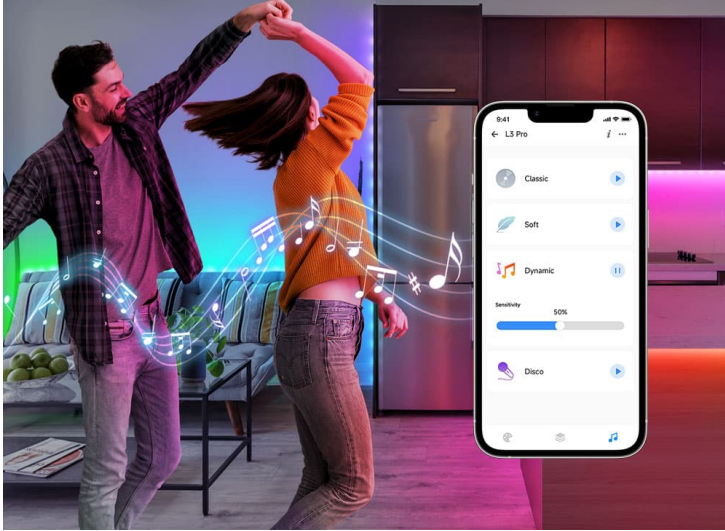

The ordinary RGB light strip can only display one color simultaneously, which is monotonous.

RGBIC

RGB

Preset Colorful Lighting Effects to Decorate Your Events

Whether you're camping, celebrating holidays, or decorating your room, RGBIC strip lights always bring you richer color combinations and imagination. 44 lighting effects are preset for your different scene needs.

Va

Dance with Music, New Visual Experience

With the built-in high-sensitive mic, you can dance with the lights that can be synchronized with various music rhythms in the music mode.

Adjust Your Lighting Atmosphere by Voice

Use voice to control the switch of the strip lights, adjust the brightness and color temperature, change the color. With Alexa, you can even switch the preset scene mode in one second.

"Hey Google, set the strip lights to green."

"Alexa, set the strip lights to Magic Forward."

Local control

Feel free to control your strip lights via local control, don't worry about being limited by the Wi-Fi environment or mobile phone signal.

Easy to Install and Operate