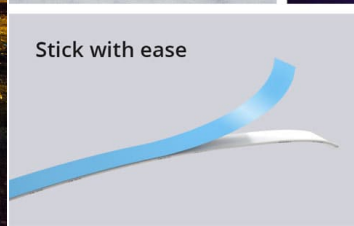

Stick with ease