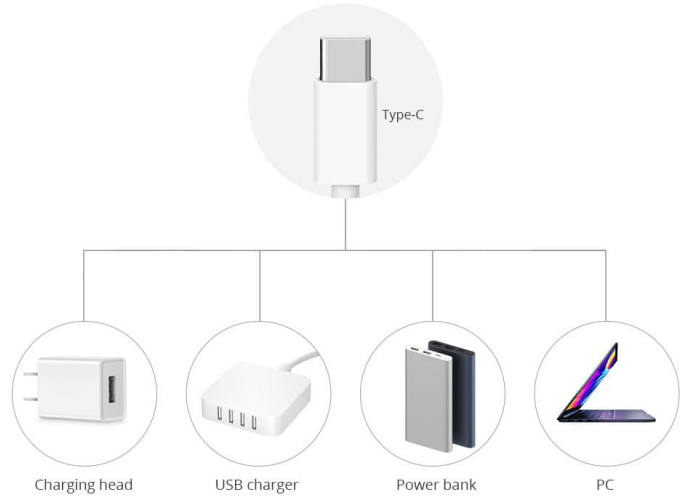

"Alexa, set the strip lights to Magic Forward."

Local control

Feel free to control your strip lights via local control, don't worry about being limited by the Wi-Fi environment or mobile phone signal.

Easy to Install and Operate

Against Water Splashing
Protective coating against splashes and moisture

150 dense lamp beads,
better lighting effects

Stick with ease

Can be cut

Ve

Powered by Type-C

Can be used with a 5V adapter.

Quick Start