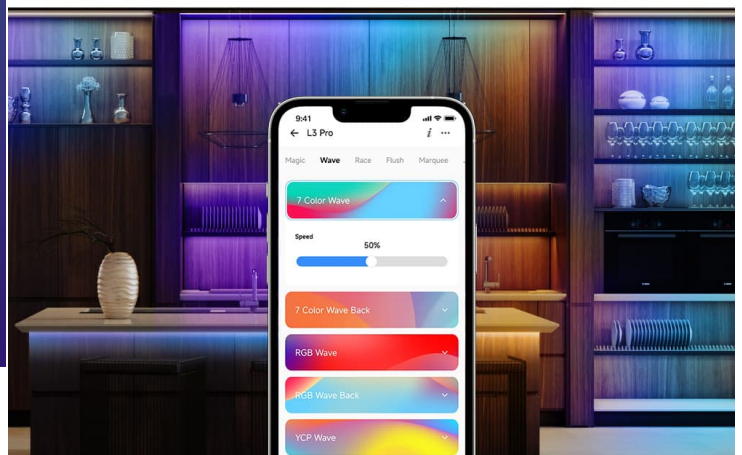

Voice Control

Against Water Splashing

RGBIC VS RGB

Every lamp bead on the L3 Pro has IC (built-in independent chip) control, the strip lights can display multiple colors simultaneously, creating a colorful lighting atmosphere.

The ordinary RGB light strip can only display one color simultaneously, which is monotonous.

RGBIC

RGB

Preset Colorful Lighting Effects to Decorate Your Events

Whether you're camping, celebrating holidays, or decorating your room, RGBIC strip lights always bring you richer color combinations and imagination. 44 lighting effects are preset for your different scene needs.

Va

Dance with Music, New Visual Experience

With the built-in high-sensitive mic, you can dance with the lights that can be synchronized with various music rhythms in the music mode.

Adjust Your Lighting Atmosphere by Voice

Use voice to control the switch of the strip lights, adjust the brightness and color temperature, change the color. With Alexa, you can even switch the preset scene mode in one second.

"Hey Google, set the strip lights to green."