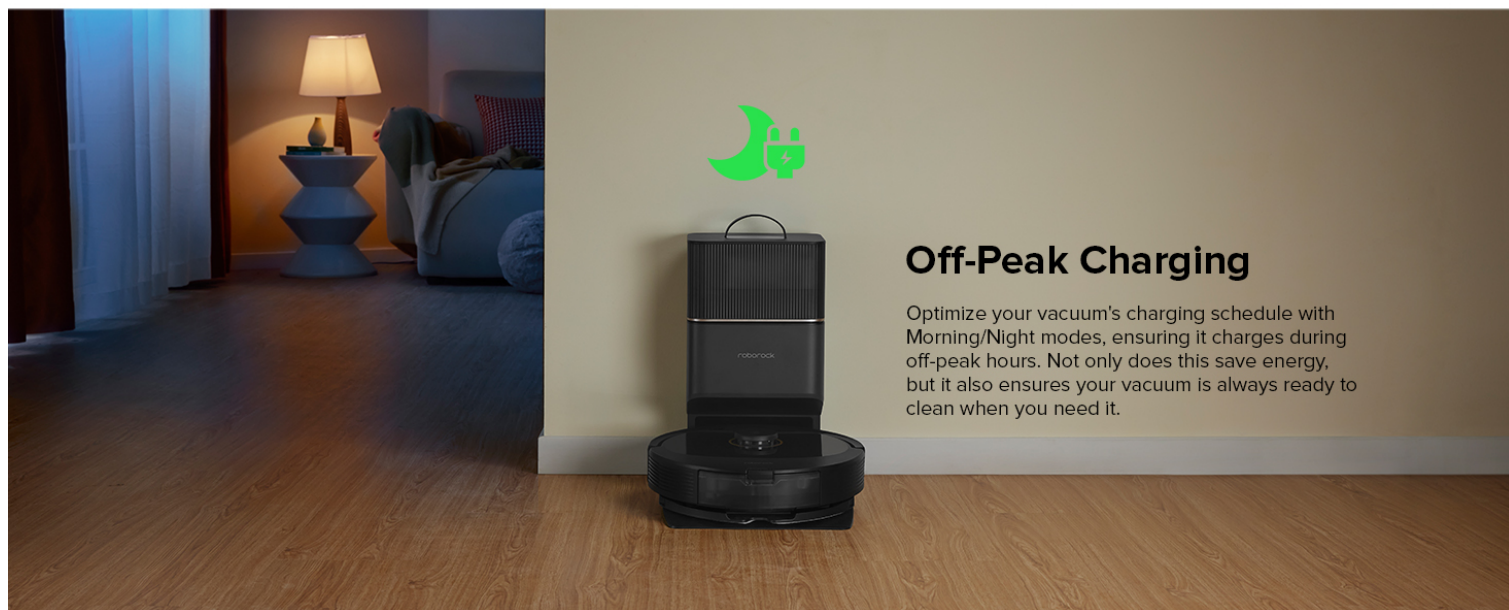

Vaš izbrani izdelek.

Polnjenje izven obremenitve

Optimizirajte raspored polnjenja svojega sesalnika z jutranjim/nočnim načinom, s čimer zagotovite polnjenje v času, ko ni največje obremenitve.

To ne samo, da prihrani energijo, ampak tudi zagotovi, da je vaš sesalnik vedno pripravljen za čiščenje, ko ga potrebujete.

Večnivojsko mapiranje

Večnivojsko mapiranje lahko samodejno loči različne ravni oz. nadstropja vašega doma. Robota morate le odložiti na tla, da začne s svojim delom.