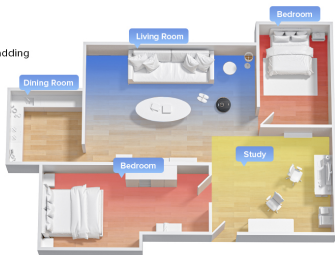

Vaš izbrani izdelek.

3D mapiranje

3D zemljevid vam omogoča, da svojo hišo praktično zgradite, vključno z dodajanjem pohištva, zalog za hišne ljubljence, talnim materialom in še več.

Hitro mapiranje

Ustvari zemljevid do 6 -krat hitreje* pred prvo nalogo za hitro in učinkovito čiščenje.

3D Mapping

- Edit Furniture
- Edit Room
- Edit Surface