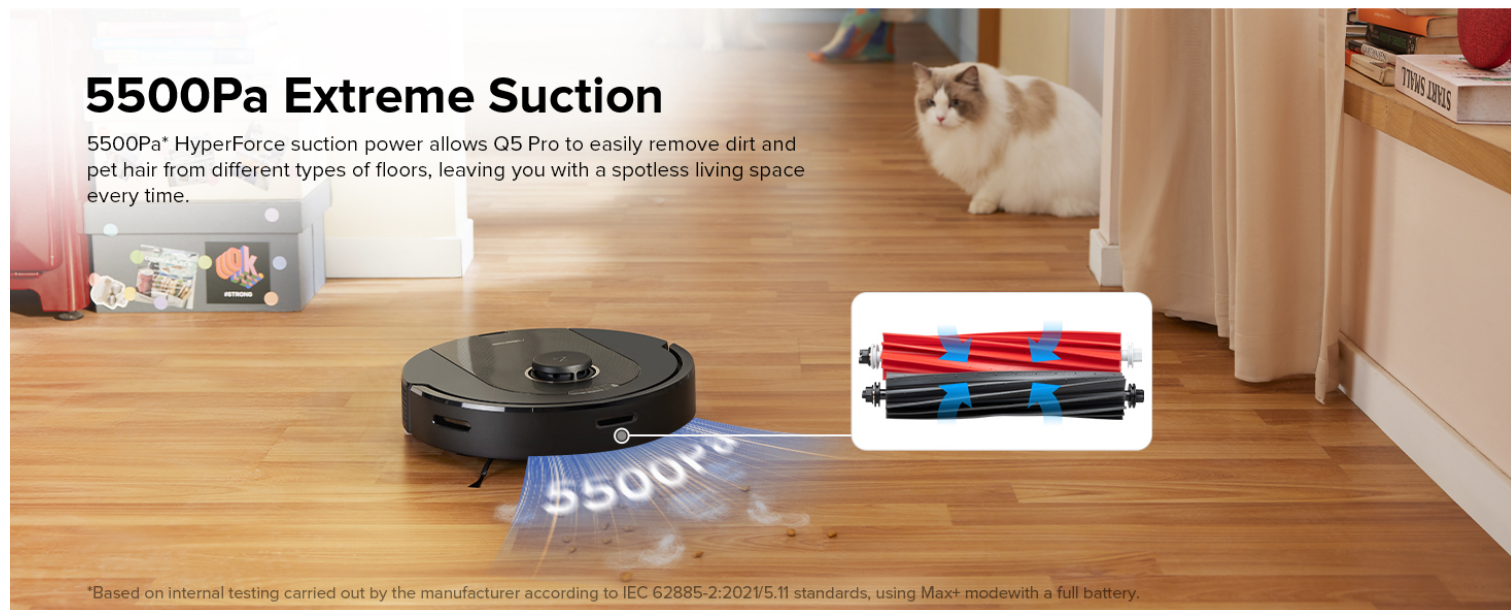

Vaš izbrani izdelek.

5500 Pa ekstremno sesanje

5500 Pa HyperForce sesalna moč omogoča, da Q5 Pro+ enostavno odstrani umazanijo in dlake hišnih ljubljencev z različnih vrst tal, tako da imate vsakič brezmadežen življenjski prostor.

*Na podlagi internega testiranja, ki ga je izvedel proizvajalec v skladu s standardi IEC 62885-2:2021/5.11, z uporabo načina Max+ s polno baterijo.

Hkratno sesanje in brisanje

Medtem ko z Q5 Pro+ sesate prah, naplavine in lase za hišne ljubljence s svojim močnim sesanjem, hkrati tudi nežno preliwa tla, tako da ostanejo brezhibna in sijoča. Snemljiva zasnova z dvema prilagoditvama pretoka vode, ki zadovoljuje potrebe po čiščenju.