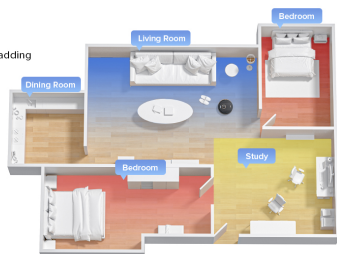

3D Mapping

- Edit Furniture
- Edit Room
- Edit Surface

Map Quicker, Clean Faster

Creates a map up to 6 times faster* before the first task for fast and effective cleaning.

Obsežen nadzor aplikacije

- Nadzor sesanja
- Urnik čiščenja
- Ustvari rutine