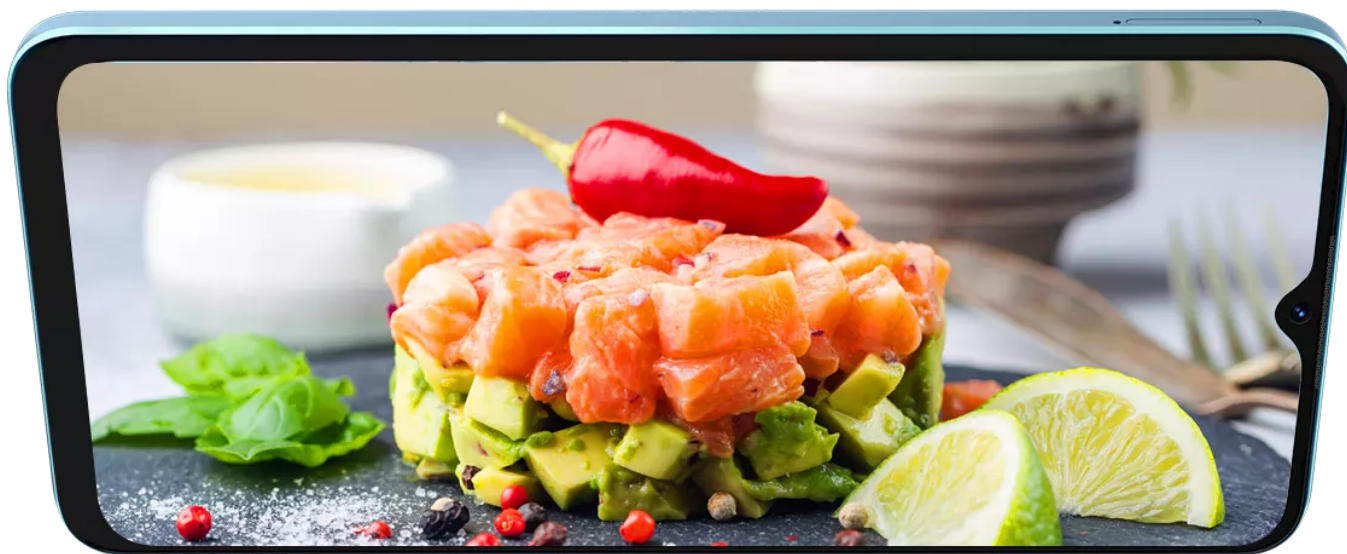

Dobra zmogljivost!
Za navdušence nad hitrostjo.

8GB + up to 8GB Expansion
App start-up **25% faster** ↑

RAM

ROM

**256GB + up to
1TB TF Expansion**

**Octa-core
Unisoc T606**

2 x Cortex-A75@1.6GHz
6 x Cortex-A55@1.6GHz

GPU: ARM Mali G57 MP1

**Antutu:
267637**

**Constant Temperature of 39°C
in CPU-intensive Games**

39°C

Osemjedrni Unisoc T606
Najdi svojo pot do učinkovitosti