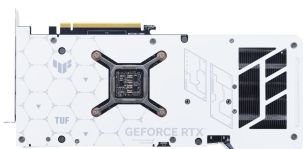

OPIS IZDELKA

GRAFIČNI PROCESOR: NVIDIA GeForce RTX 4070 Ti SUPER

VODILO: PCI Express 4.0 x16

POMNILNIK: 16GB GDDR6X 256bit

TAKT PROCESORJA: do 2670 MHz

TAKT POMNILNIKA: 21000 MHz

IZHODI:

3 x DisplayPort 1.4a

2 x HDMI 2.1a

PODPORA ZA: DirectX 12 Ultimate, OpenGL 4.6, HDCP 2.3

ZAHTEVE NAPAJANJA: 750W min. 1 x 16-pin

DODATNO:

Powered by NVIDIA DLSS3, ultra-efficient Ada Lovelace arch, and full ray tracing.

4th Generation Tensor Cores: Up to 4x performance with DLSS 3 vs. brute-force rendering

3rd Generation RT Cores: Up to 2X ray tracing performance

OC mode: 2670 MHz (OC mode)/ 2640 MHz (Default mode)

Axial-tech fans scaled up for 21% more airflow

Dual ball fan bearings last up to twice as long as conventional designs

Military-grade capacitors rated for 20K hours at 105C make the GPU power rail more durable

Metal exoskeleton adds structural rigidity and vents to increase heat reliability