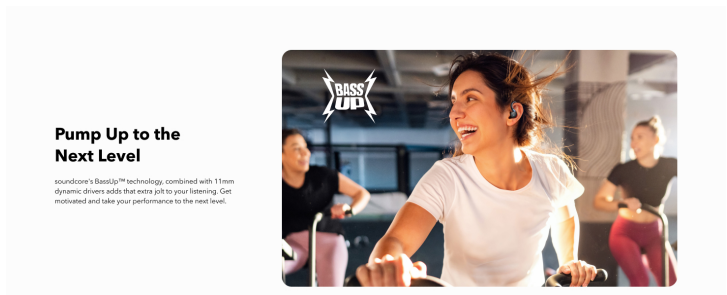

Poiščite svoj popoln zvok

Vsi slišimo drugače, zato tehnologija HearID, značilna za soundcore, analizira vaš profil sluha, da ustvari zvočni profil, ki je popoln za vas.

Pump Up to the Next Level

Find Your Perfect Sound