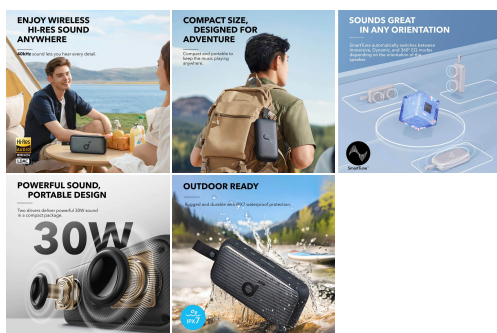

Več informacij:

ANKER SOUNDCORE PRENOSNI BLUETOOTH ZVOČNIK MOTION 300, ZELEEN

ŠIFRA: ANKZV-A3135061

85.99€

A3135061 ANKER 194644155148

DODATNE INFORMACIJE

Weight 2.5000 kg

Dimensions 8 x 31 x 31 cm

Garancija mesecih 24 mesecev

Proizvajalec ANKER

Zaloga: 10 na zalogi

Kategorije: [Audio-video in foto](#), [Prenosni zvočniki](#)