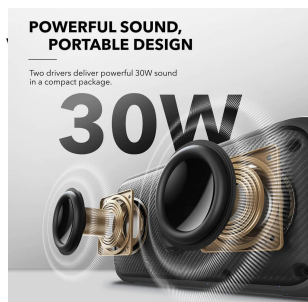

OPIS IZDELKA

- **Brezžični zvok visoke ločljivosti:** izboljšajte svojo zvočno izkušnjo na prostem z brezžičnim zvokom visoke ločljivosti. V tako majhnem zvočniku ne boste našli boljše zvočne izkušnje.
- **Tehnologija SmartTune:** ekskluzivna prilagodljiva tehnologija prenosnega zvočnika Motion 300 se samodejno prilagodi smeri in orientaciji zvočnika, da zagotovi najboljši zvok v katerem koli scenariju.
- **Zmogljiv zvok, prenosna zasnova:** z zmogljivim 30 W stereo zvokom v vaši dlani vam ni treba žrtvovati kakovosti zvoka, ko ste na poti.
- **Izjemno dolg čas predvajanja:** z impresivnim 13-urnim časom predvajanja lahko glasbo poslušate ves dan in noč, ne da bi zamudili utrip.
- **Pripravljen za uporabo na prostem:** prenosni zvočnik Motion 300 je zasnovan tako, da je odporen na vremenske razmere, z oceno vodoodpornosti IPX7 pa vam omogoča, da uživate v glasbi, kamor koli vas popeljejo dogodivščine.