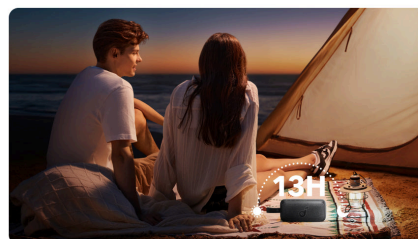

13H Battery Life

Listen all day on a single charge.

Tehnologija BassUp

Ojačajte nizke tone s pritiskom na gumb.

Vodotesen IPX7

Naj se glasba predvaja na plaži, ob bazenu ali celo, če začne deževati.