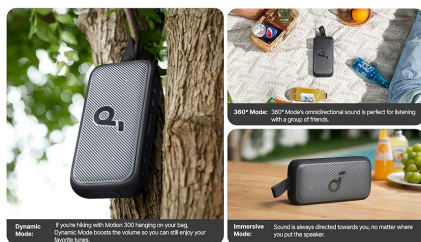

Potopite se v bogat zvok, ki lahko napolni vsak prostor.
Vaš izbrani izdelek.

SmartTune Technology