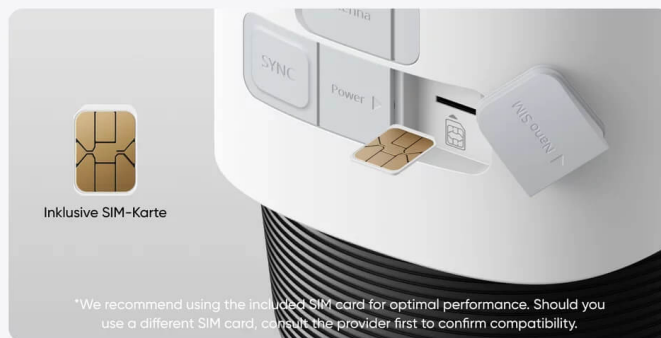

Automatic 4G Network Switching

SIM card included*, Compatible with multiple major networks in Europe.
Automatically selects the most stable network.
No Activation Fee | No Contract | 100 MB Trial Data in 7 Days