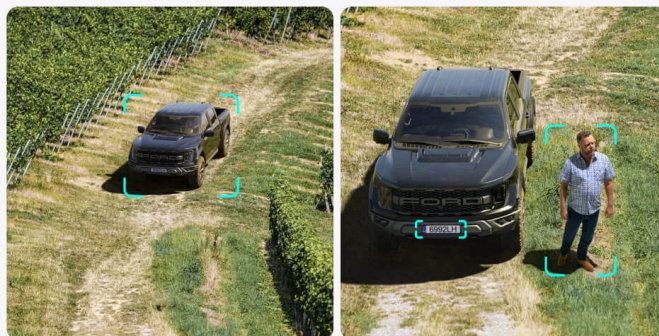

Obsežno vidno polje s funkcijo Pan in Tilt. AI zaznava in sledi ljudem in vozilom v širokem razponu gibanja.

Vaš

4K in Color, Day and Night

See every detail crystal-clear detail with vibrant 4K Ultra HD and full color, even at night.

Enhanced Security with AI Detection

Automatic tracking functions work together seamlessly with AI movement, human, and vehicle detection to provide you with complete coverage of your property or business.