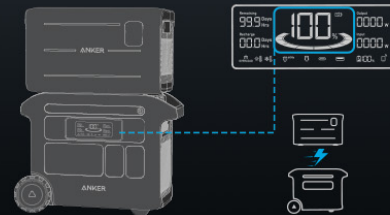

Setting Up PowerHouse and Expansion Battery

Recharge via PowerHouse 767

1

Connect your power station to a wall outlet to recharge the expansion battery.

2

The battery will be charged after the power station is fully charged.